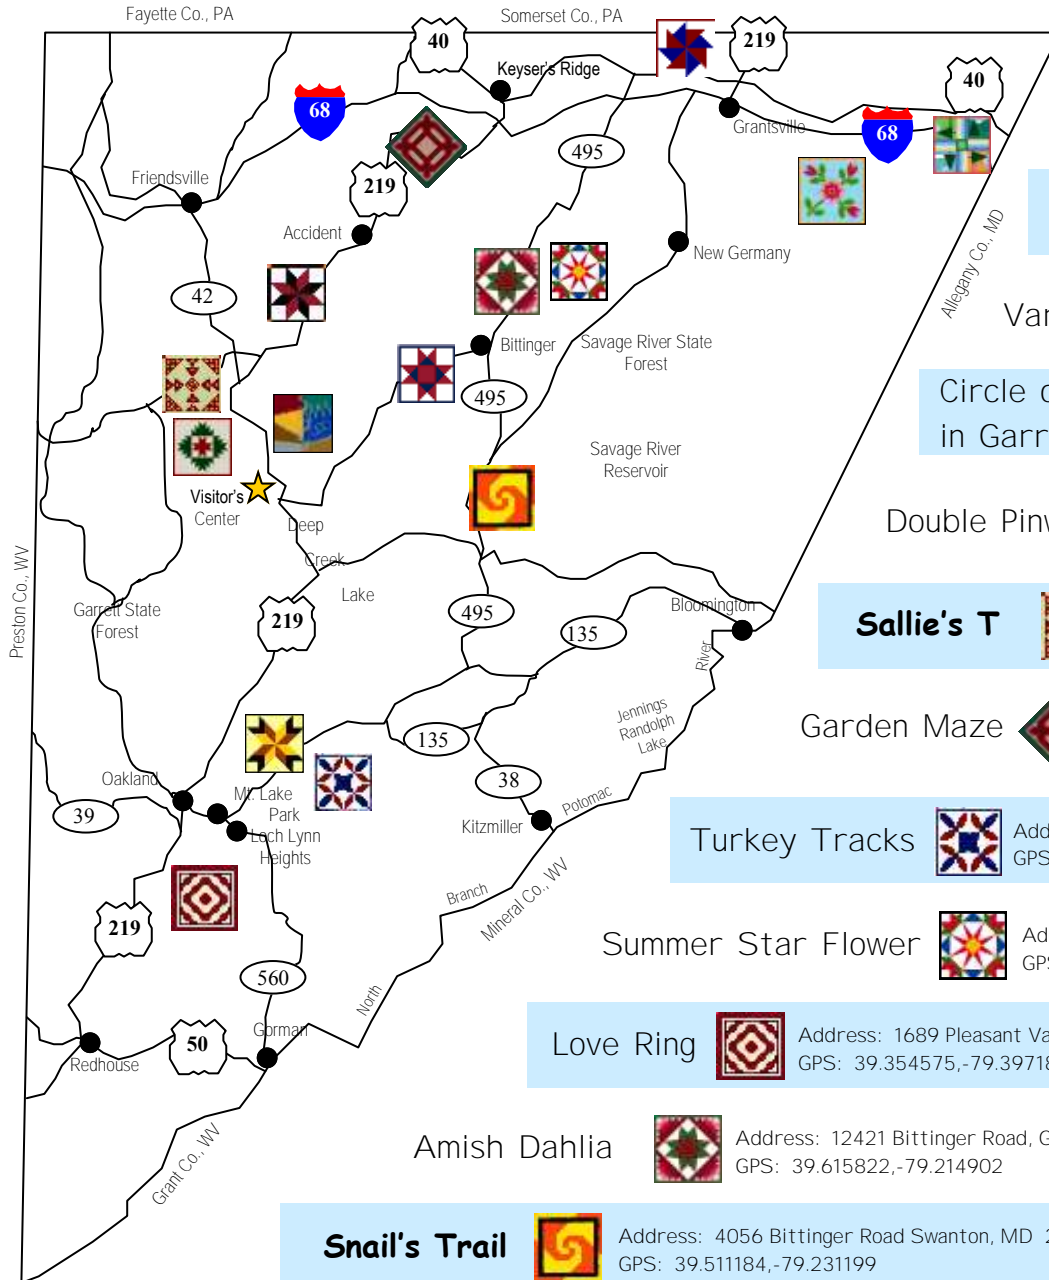

Garrett County Barn Quilt Tour

Garrett County Barn Quilt Association is a collaborative effort of volunteers, organizations, and county government. We strive to promote quilting, heritage, agritourism, folklife, and history.

**Take a Narrative,
Self-Guided Tour
Using Your Cell Phone!
Call 301-501-5063
to get started!**